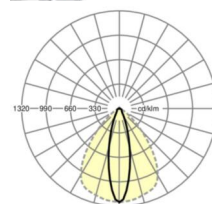

CHARACTERISTICS

Order number	19520004014
EAN number	4020863428885
Commodity code	94051190
Certification mark	IP 20, Protection class I, ENEC10 VDE, F, HACCP DIN10500/Food/IFS-application-related suitability/BRC, Indoor, CE
Impact resistance (IK rating)	IK03 (-20°C bis 35°C)
Ambient temperatur	ta -20°C to 35°C
Warranty period	5 years
State funding programs	BEG - Federal funding for efficient buildings (valid only for Germany)

ELECTRICAL ENGINEERING

Controller	Electronic driver (1 pcs.)
System output	24W
Mains voltage	230V/50Hz
Energy efficiency class/light source	C

LIGHTING TECHNOLOGY

Placement	LED, Colour rendering/Light colour CRI ≥ 80 / 4000K
Colour tolerance (MacAdam)	3SDCM
Nominal luminous flux	4600lm
LED service life	50000h L80/B10 (Tq 35°C), 70000h L80/B50 (Tq 35°C), 100000h L80/B50 (Tq 30°C)
Luminaire luminous efficiency	193lm/W
Beam angle	25° (C0) / 100° (C90)
UGR lat./long.	15.7 / 21.0

MECHANICS

Housing colour	black RAL 9005
Dimensions (LxWxH/DxH)	1531mm x 55mm x 37mm
Weight (net)	1.65kg
Type of installation	Mounting rail system installation, Light structure

Dimensions

L	1531 mm	Length
B	55 mm	Width
H	37 mm	Height

DEEP-LINK

<https://www.regiolux.de/en/article/19520004014>

Reference	LED 4000lm 840
ηLB	100 %
Φ ↓/↑	98 % / 2 %
UGR lat./long.	15.7 / 21.0